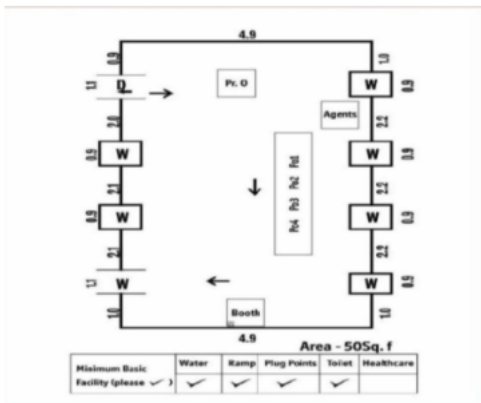

Nazri Naksha

Google Map View

Polling Station Building Front View

Polling Station Front View

Cad View

Key MAP View