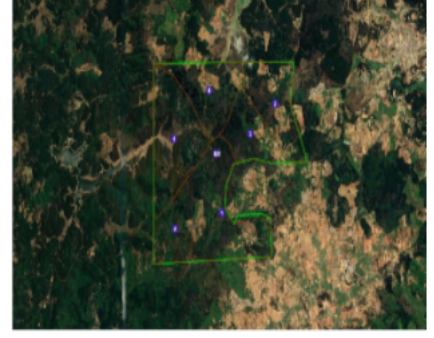

Nazri Naksha

Google Map View