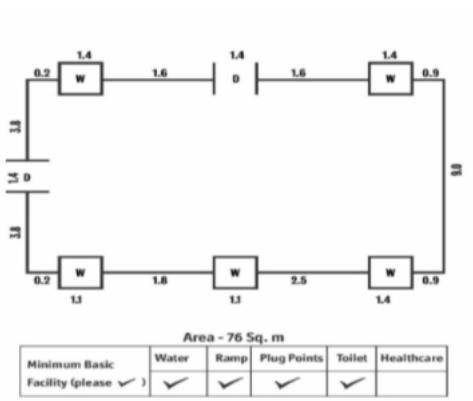

Nazri Naksha

Google Map View

Polling Station Building Front View

Polling Station Front View

Cad View

Key MAP View