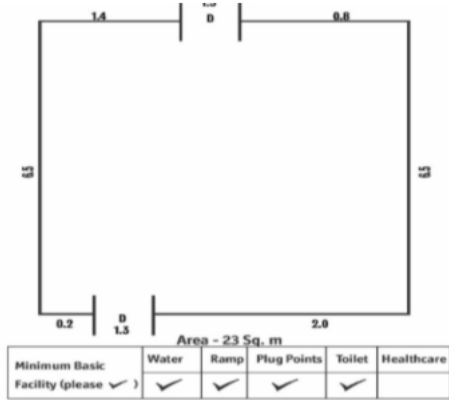

Nazri Naksha

Google Map View

Polling Station Building Front View

Polling Station Front View

Cad View

Key MAP View