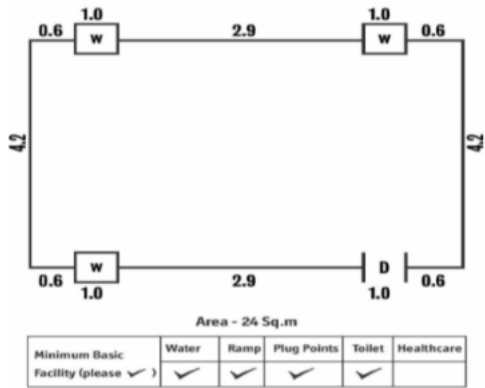

Nazri Naksha

Google Map View

Polling Station Building Front View

Polling Station Front View

Cad View

Key MAP View