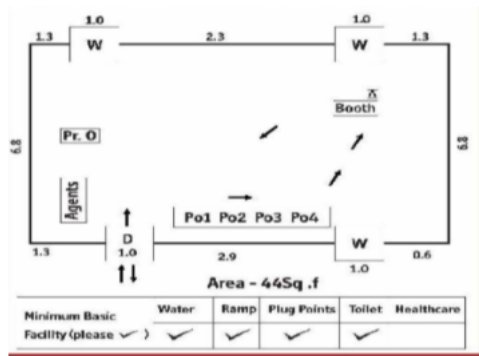

Nazri Naksha

Google Map View

Polling Station Building Front View

Polling Station Front View

Cad View

Key MAP View