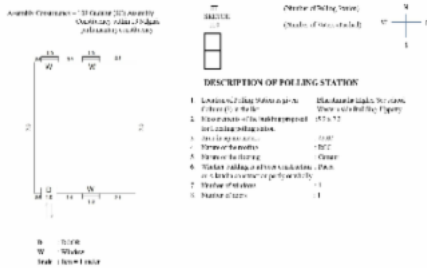

Nazri Naksha

Google Map View

Polling Station Building Front View

Polling Station Front View

Cad View

Key MAP View