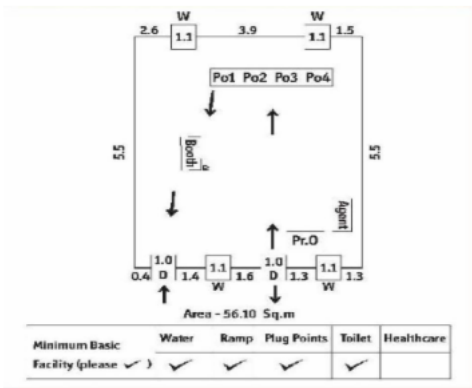

Nazri Naksha

Google Map View

Polling Station Building Front View

Polling Station Front View

Cad View

Key MAP View