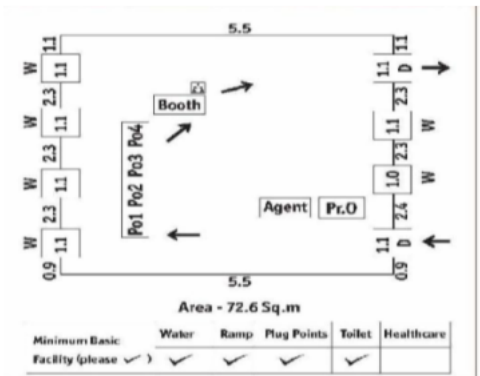

Nazri Naksha

Google Map View

Polling Station Building Front View

Polling Station Front View

Cad View

Key MAP View