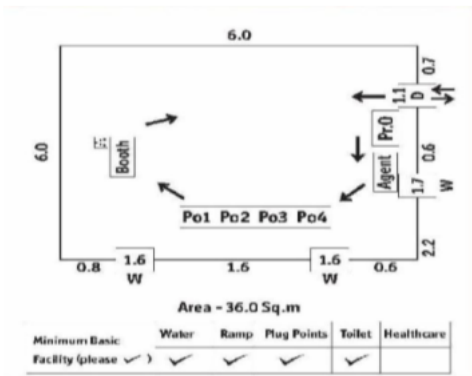

Nazri Naksha

Google Map View

Polling Station Building Front View

Polling Station Front View

Cad View

Key MAP View