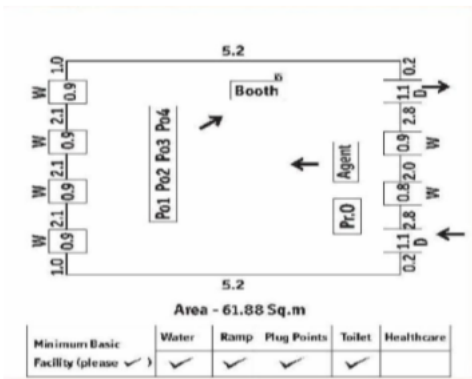

Nazri Naksha

Google Map View

Polling Station Building Front View

Polling Station Front View

Cad View

Key MAP View