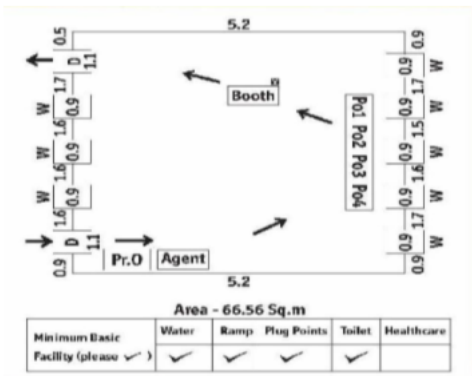

Nazri Naksha

Google Map View

Polling Station Building Front View

Polling Station Front View

Cad View

Key MAP View