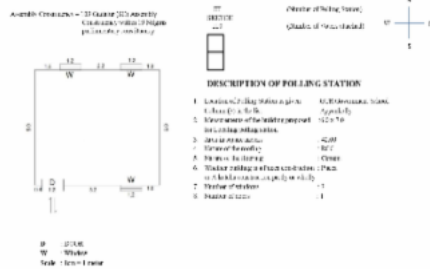

Nazri Naksha

Google Map View

Polling Station Building Front View

Polling Station Front View

Cad View

Key MAP View