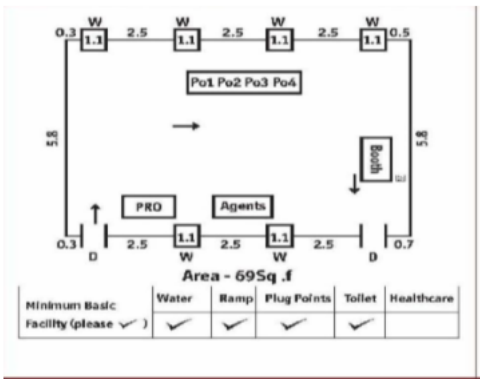

Nazri Naksha

Google Map View

Polling Station Building Front View

Polling Station Front View

Cad View

Key MAP View