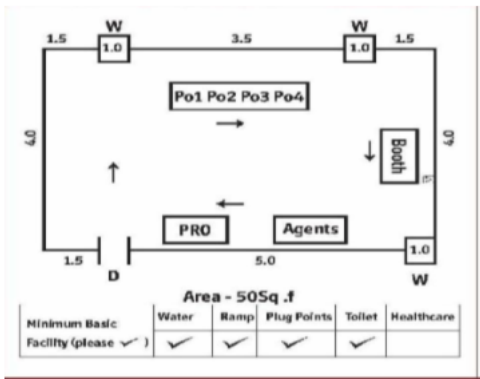

Nazri Naksha

Google Map View

Polling Station Building Front View

Polling Station Front View

Cad View

Key MAP View