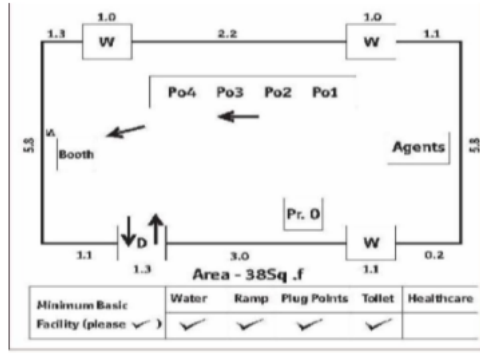

Nazri Naksha

Google Map View

Polling Station Building Front View

Polling Station Front View

Cad View

Key MAP View