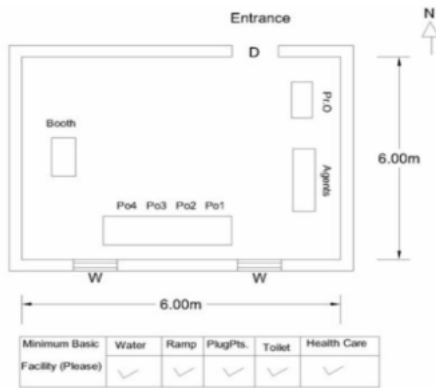

Nazri Naksha

Google Map View

Polling Station Building Front View

Polling Station Front View

Cad View

Key MAP View