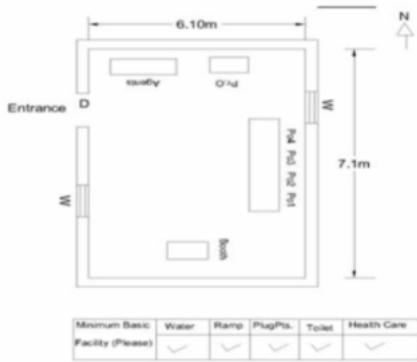

Nazri Naksha

Google Map View

Polling Station Building Front View

Polling Station Front View

Cad View

Key MAP View