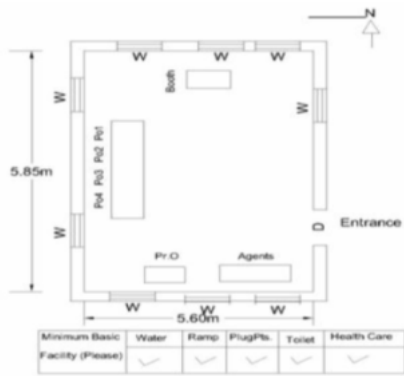

Nazri Naksha

Google Map View

Polling Station Building Front View

Polling Station Front View

Cad View

Key MAP View