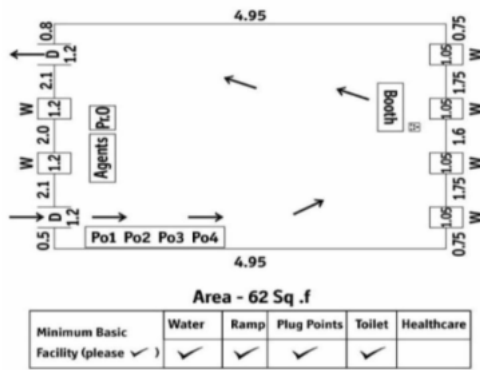

Nazri Naksha

Google Map View

Polling Station Building Front View

Polling Station Front View

Cad View

Key MAP View