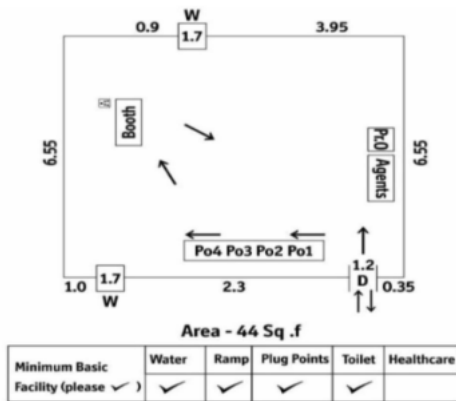

Nazri Naksha

Google Map View

Polling Station Building Front View

Polling Station Front View

Cad View

Key MAP View