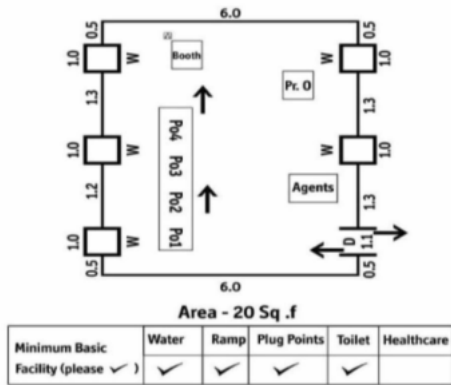

Nazri Naksha

Google Map View

Polling Station Building Front View

Polling Station Front View

Cad View

Key MAP View