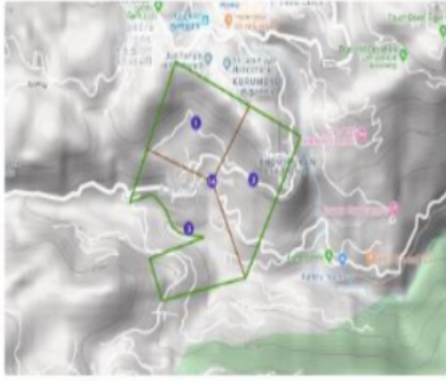

Polling Station Building Front View

Nazri Naksha