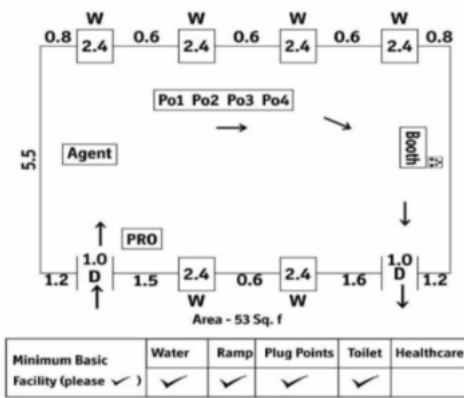

Nazri Naksha

Google Map View

Polling Station Building Front View

Polling Station Front View

Cad View

Key MAP View