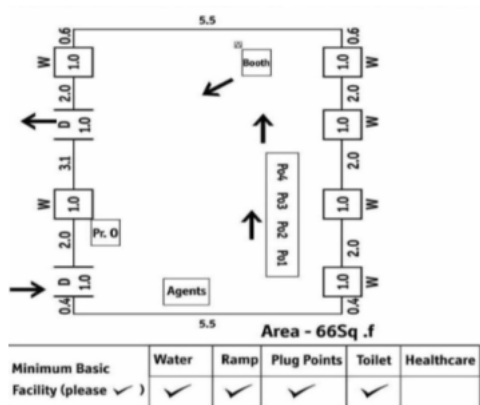

Nazri Naksha

Google Map View

Polling Station Building Front View

Polling Station Front View

Cad View

Key MAP View