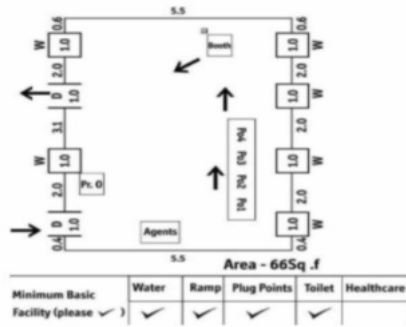

Nazri Naksha

Google Map View

Polling Station Building Front View

Polling Station Front View

Cad View

Key MAP View