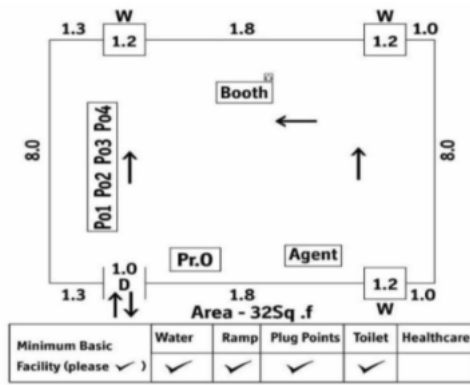

Nazri Naksha

Google Map View

Polling Station Building Front View

Polling Station Front View

Cad View

Key MAP View