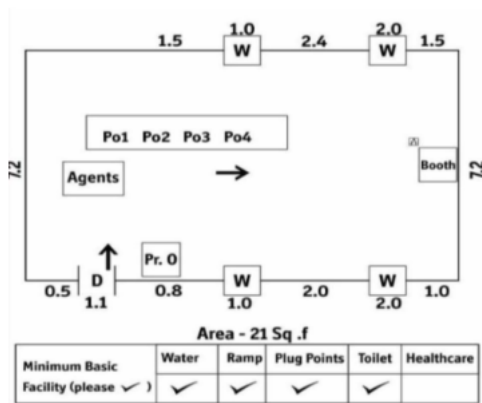

Nazri Naksha

Google Map View

Polling Station Building Front View

Polling Station Front View

Cad View

Key MAP View