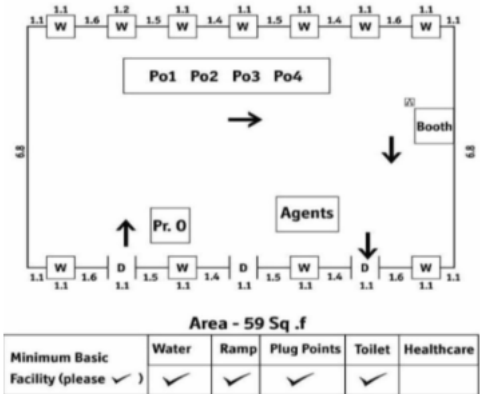

Nazri Naksha

Google Map View

Polling Station Building Front View

Polling Station Front View

Cad View

Key MAP View