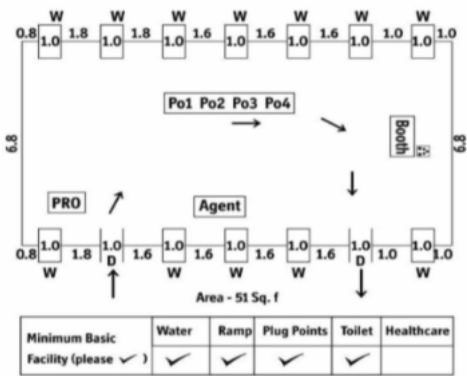

Nazri Naksha

Google Map View

Polling Station Building Front View

Polling Station Front View

Cad View

Key MAP View