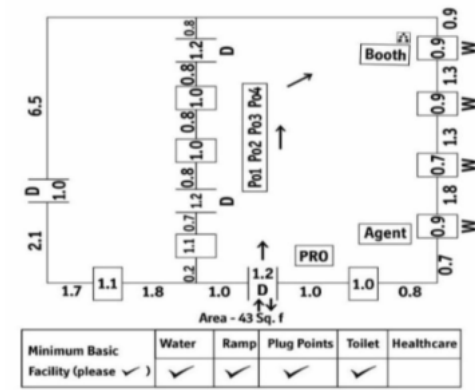

Nazri Naksha

Google Map View

Polling Station Building Front View

Polling Station Front View

Cad View

Key MAP View