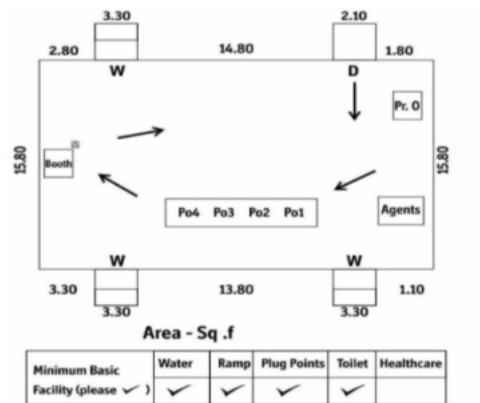

Nazri Naksha

Google Map View

Polling Station Building Front View

Polling Station Front View

Cad View

Key MAP View