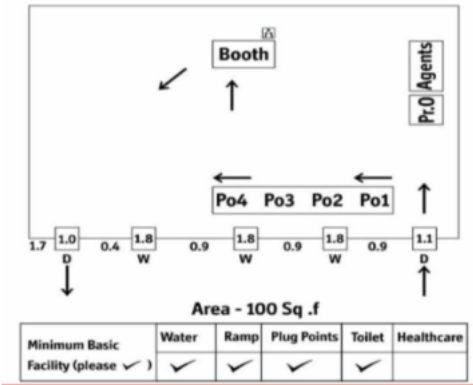

Nazri Naksha

Google Map View

Polling Station Building Front View

Polling Station Front View

Cad View

Key MAP View