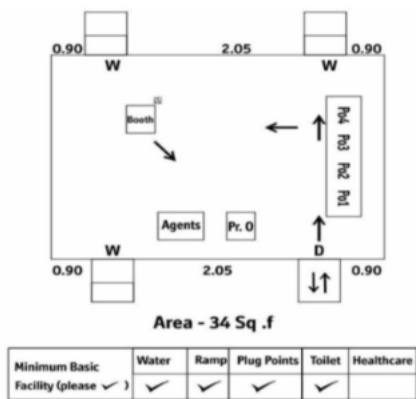

Nazri Naksha

Google Map View

Polling Station Building Front View

Polling Station Front View

Cad View

Key MAP View