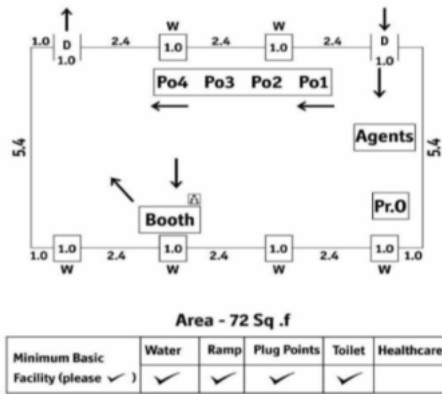

Nazri Naksha

Google Map View

Polling Station Building Front View

Polling Station Front View

Cad View

Key MAP View