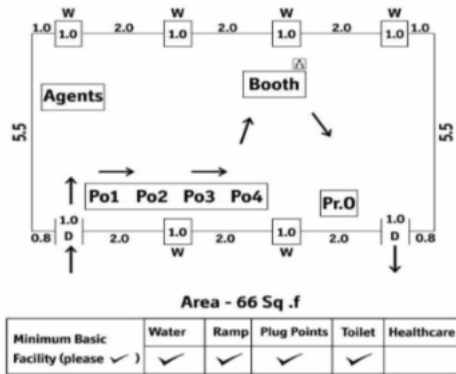

Nazri Naksha

Google Map View

Polling Station Building Front View

Polling Station Front View

Cad View

Key MAP View