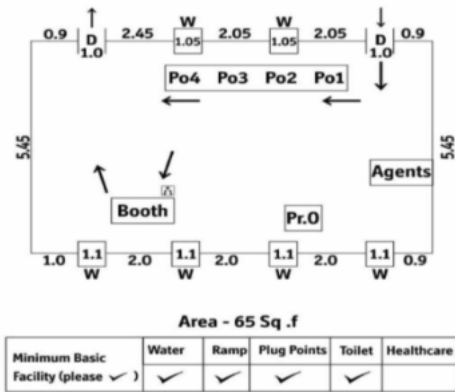

Nazri Naksha

Google Map View

Polling Station Building Front View

Polling Station Front View

Cad View

Key MAP View