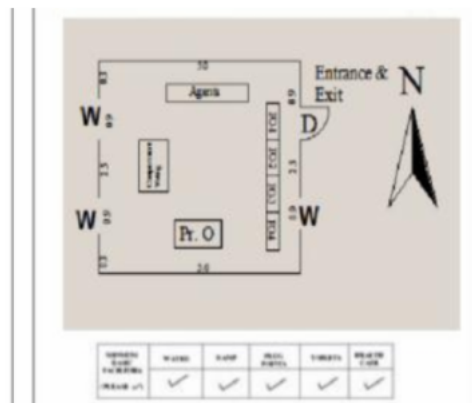

Nazri Naksha

Google Map View

Polling Station Building Front View

Polling Station Front View

Cad View

Key MAP View