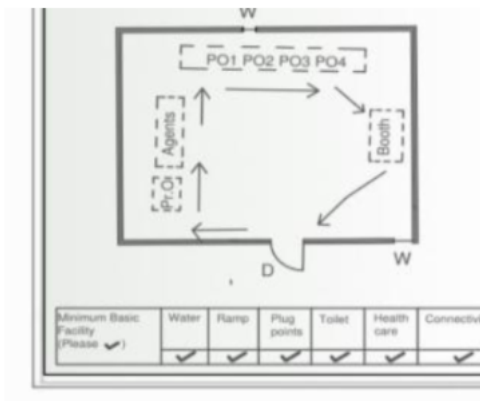

Nazri Naksha

Google Map View

Polling Station Building Front View

Polling Station Front View

Cad View

Key MAP View