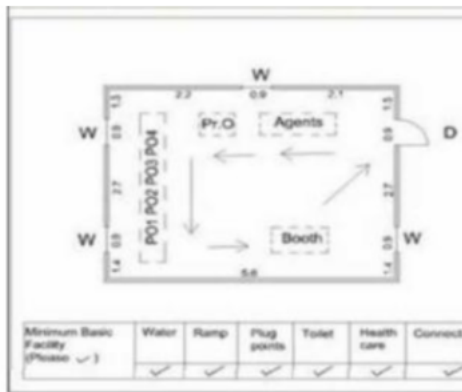

Nazri Naksha

Google Map View

Polling Station Building Front View

Polling Station Front View

Cad View

Key MAP View