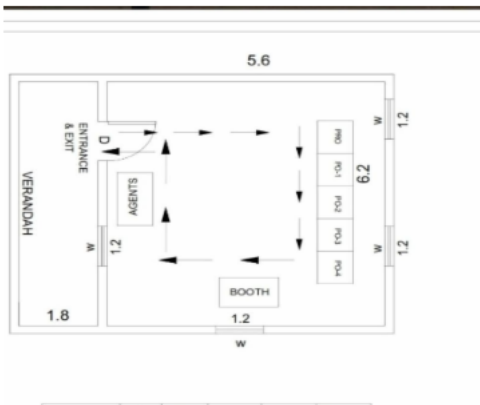

Nazri Naksha

Google Map View

Polling Station Building Front View

Polling Station Front View

Cad View

Key MAP View