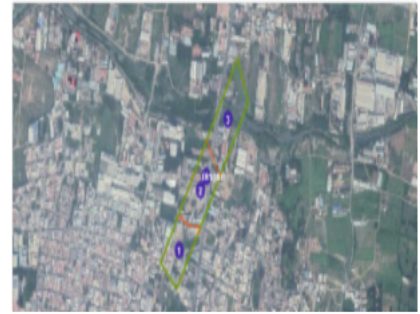

Nazri Naksha

Google Map View