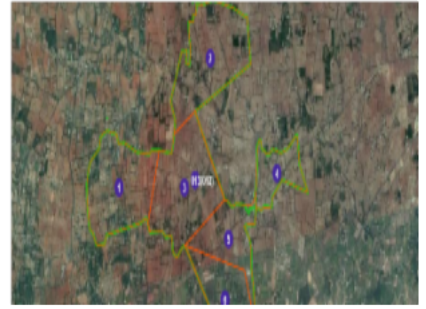

Nazri Naksha

Google Map View