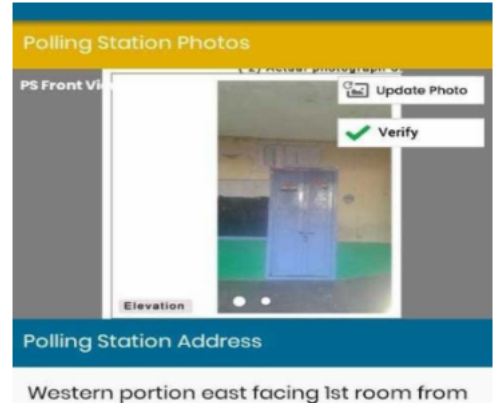

Polling Station Building Front View

Polling Station Front View