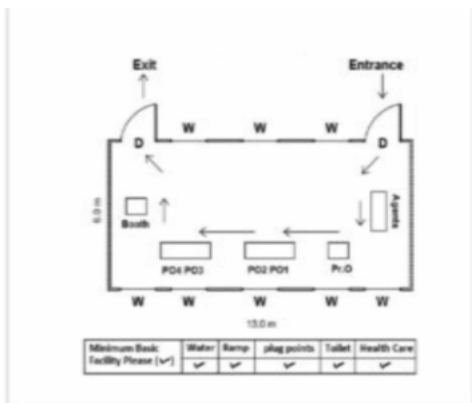

Nazri Naksha

Google Map View

Polling Station Building Front View

Polling Station Front View

Cad View

Key MAP View