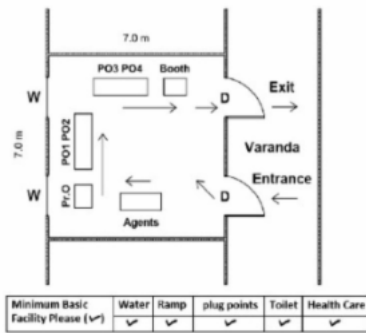

Nazri Naksha

Google Map View

Polling Station Building Front View

Polling Station Front View

Cad View

Key MAP View