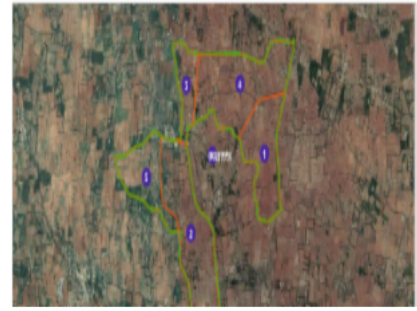

Nazri Naksha

Google Map View