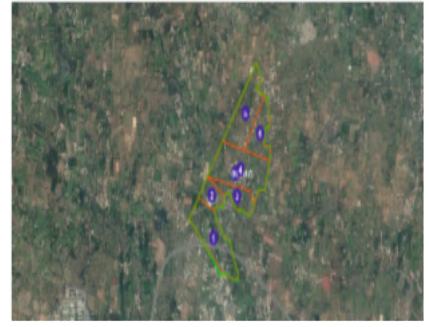

Nazri Naksha

Google Map View