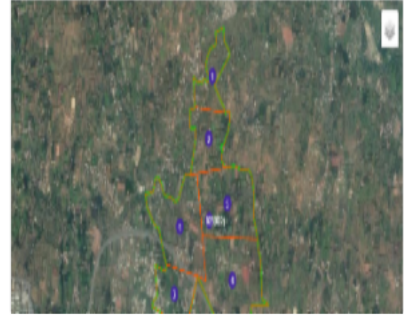

Nazri Naksha

Google Map View