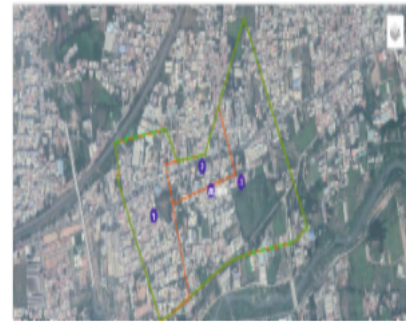

Nazri Naksha

Google Map View