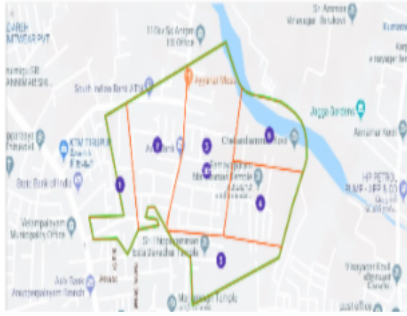

Nazri Naksha

Google Map View